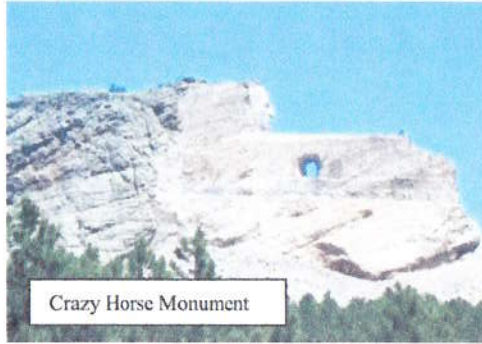

Crazy Horse Monument