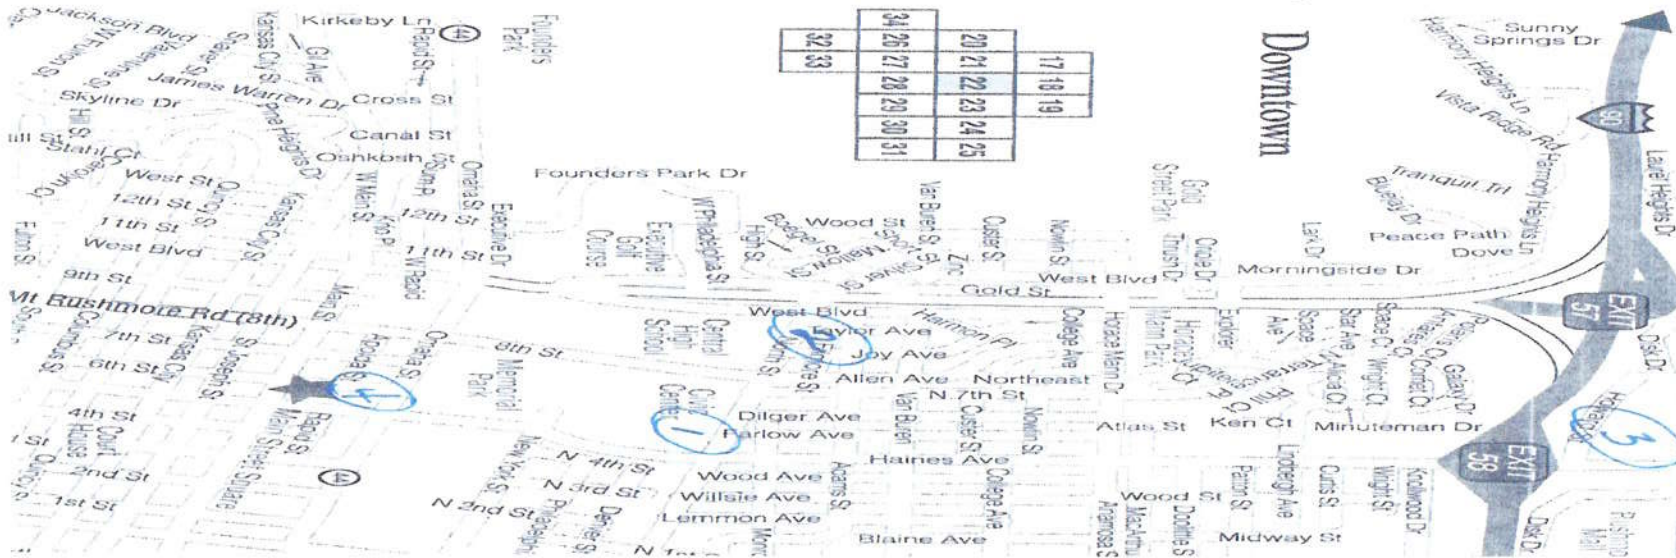

**Best Western Ramkota Hotel
 & Conference Center**
 2111 N. LaCrosse Street
 605-343-8550

<http://rapidcity.bwramkota.com>
 3.68 miles - 4 minutes
 From Rushmore Plaza Civic Center

Double/Single/Double = \$129.00
 Suites – add \$50 = \$179.00
 Reservation Code: Independent Odd Fellows

Howard Johnson Inn & Suites
 950 North Street
 605-737-4656

www.hojorapidcity.com
 .5 mile - 1 minute
 From Rushmore Plaza Civic Center

2 queen beds = \$129.20
 1 king bed = \$129.20
 Reservation Code: GLOF
 Independent Order of Odd Fellows

Mr. Rushmore is approximately 24 miles from Rapid City; Badlands are approximately 65 and Crazy Horse Monument is 37 miles.

Crazy Horse Monument

Mt. Rushmore National Monument

Badlands National Park

August 14-19
2016